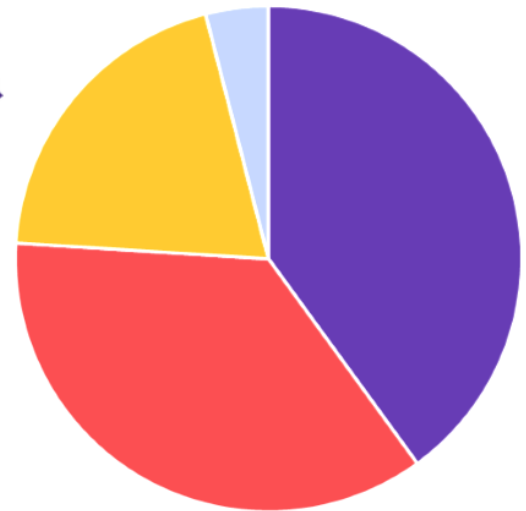

YOUR
SCHOOL
LOTTERY

**SUPPORT
OUR LOTTERY
TODAY**

**£1 per
week**

**Weekly
cash prizes**

**£25,000
jackpot**

Splitting the £1.00

How it works...

It's simple—choose 6 numbers between 0-9 and if they match the weekly lottery draw, you win great prizes. One of our players will win a cash prize every week, maybe even the £25k jackpot! Tickets cost just £1 per week and the proceeds are donated to Crawshawbooth Primary School

Every Saturday at 8pm the numbers are drawn and posted online. Winners are notified by email and winnings paid into the account of your choice.

The easiest way to join our lottery is online at YourSchoolLottery.co.uk by direct debit or debit card.

It's so easy to join and will make a real difference to Crawshawbooth Primary School

- 40p goes to our school
- 36p goes to cash prizes
- 20p goes to admin costs
- 4p goes to VAT

The Maths... 100 tickets sold a week means

= £30 weekly cash prize

= £2,080 a year for our school