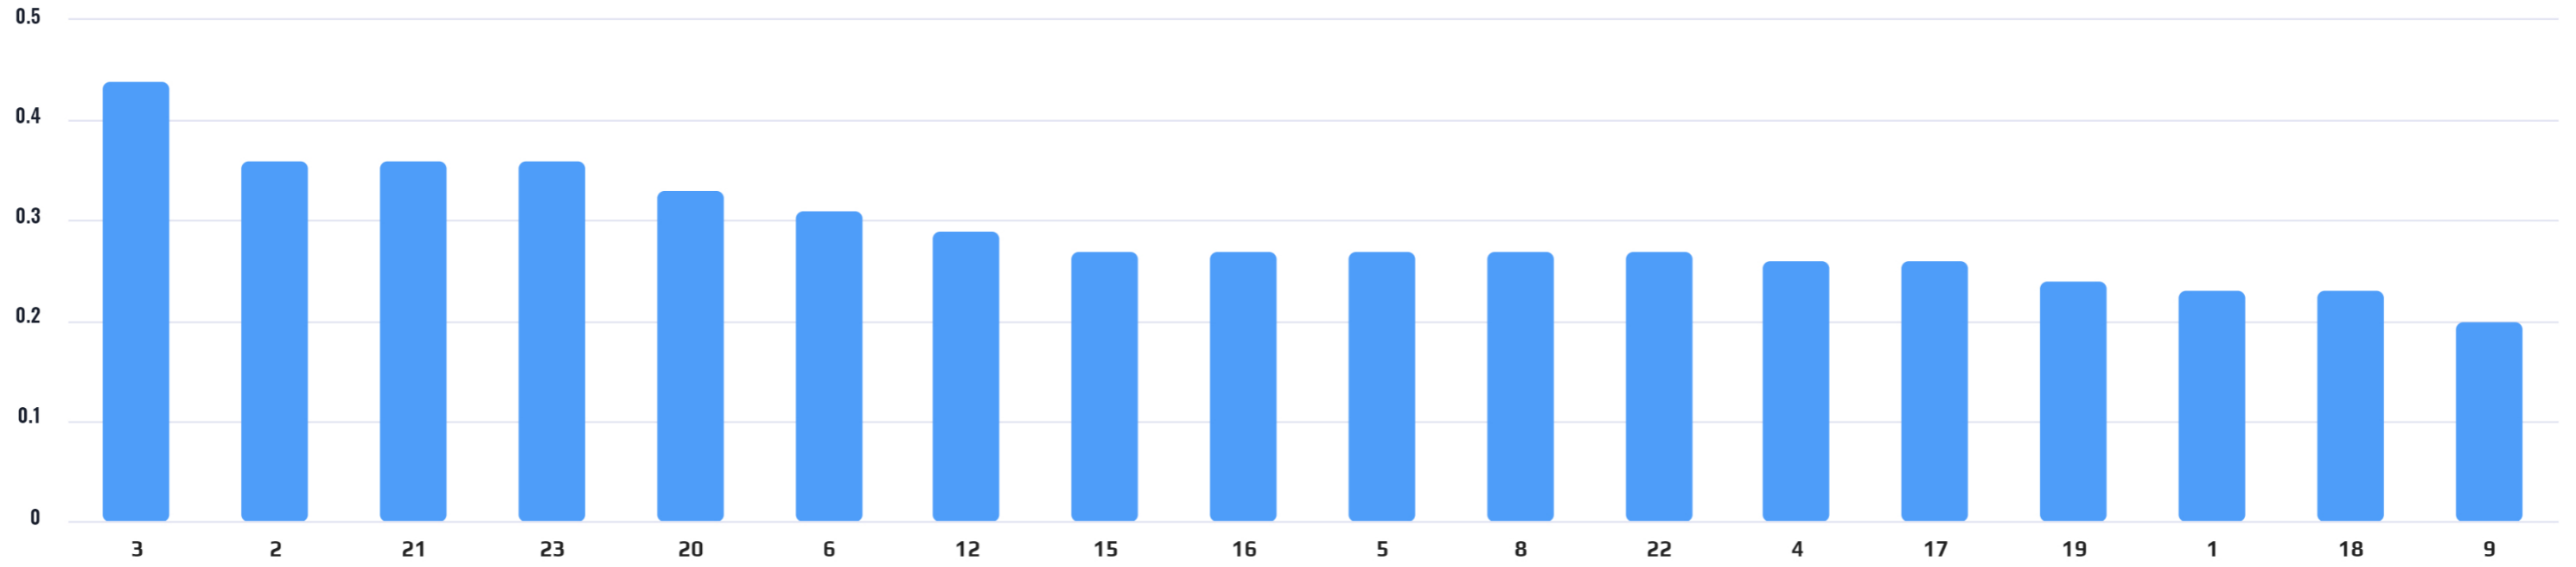

SPRINT DISTANCE - AVG: 0

STEP BALANCE - AVG: 0.01

JUNE 27, 2023

DISTANCE ZONE 3 - ZONE 6 (ABSOLUTE) - AVG: 87.89

FATIGUE INDEX - AVG: 0.94

AVERAGE SPEED - AVG: 0.29

JUNE 27, 2023

	TOTAL DISTANCE	DISTANCE PER MIN	HIGH SPEED RUNNING (RELATIVE)	SPRINTS	ACCELERATIONS	DECELERATIONS	MAX SPEED	DYNAMIC STRESS LOAD	TOTAL METABOLIC POWER
1	1,127	14	0	0	10	1	3.79	22.36	62,785.82
12	1,392	17	0	0	6	1	4.15	29.57	75,252.57
15	1,200	16	0	0	6	1	4.18	47.08	65,446.94
16	1,254	16	0	0	7	5	4.53	41.62	67,843.64
18	1,008	14	0	0	6	1	3.95	25.96	55,508.29
19	1,030	14	0	0	5	2	4.51	50.89	57,158.58
2	1,758	22	0	0	14	10	5.11	52.83	100,179.93
20	1,419	20	0	0	9	5	4.29	30.44	78,544.65
3	2,128	26	1	0	29	26	5.75	350.09	124,302.15
4	1,262	16	1	0	16	6	5.63	51.67	73,935.17
5	1,258	16	0	0	10	6	4.8	27.49	70,353.15
6	1,489	19	0	0	4	1	4.66	39.01	79,491.31
8	1,223	16	0	0	6	4	4.26	42.27	65,194.8
9	945	12	0	0	12	4	5	26.75	52,383.6
21	1,536	22	0	0	13	6	4.67	153.99	84,752.27
17	1,199	16	0	0	5	4	4.61	58.81	65,144.03
22	1,174	16	0	0	7	1	3.68	6.95	64,524.62
<b>AVERAGE</b>	<b>1,330</b>	<b>17</b>	<b>0</b>	<b>0</b>	<b>10</b>	<b>5</b>	<b>4.56</b>	<b>60.4</b>	<b>73,900.51</b>

---

	TOTAL DISTANCE	DISTANCE PER MIN	HIGH SPEED RUNNING (RELATIVE)	SPRINTS	ACCELERATIONS	DECELERATIONS	MAX SPEED	DYNAMIC STRESS LOAD	TOTAL METABOLIC POWER
23	1,531	22	0	0	14	6	4.43	29.32	87,407.61
AVERAGE	1,330	17	0	0	10	5	4.56	60.4	73,900.51