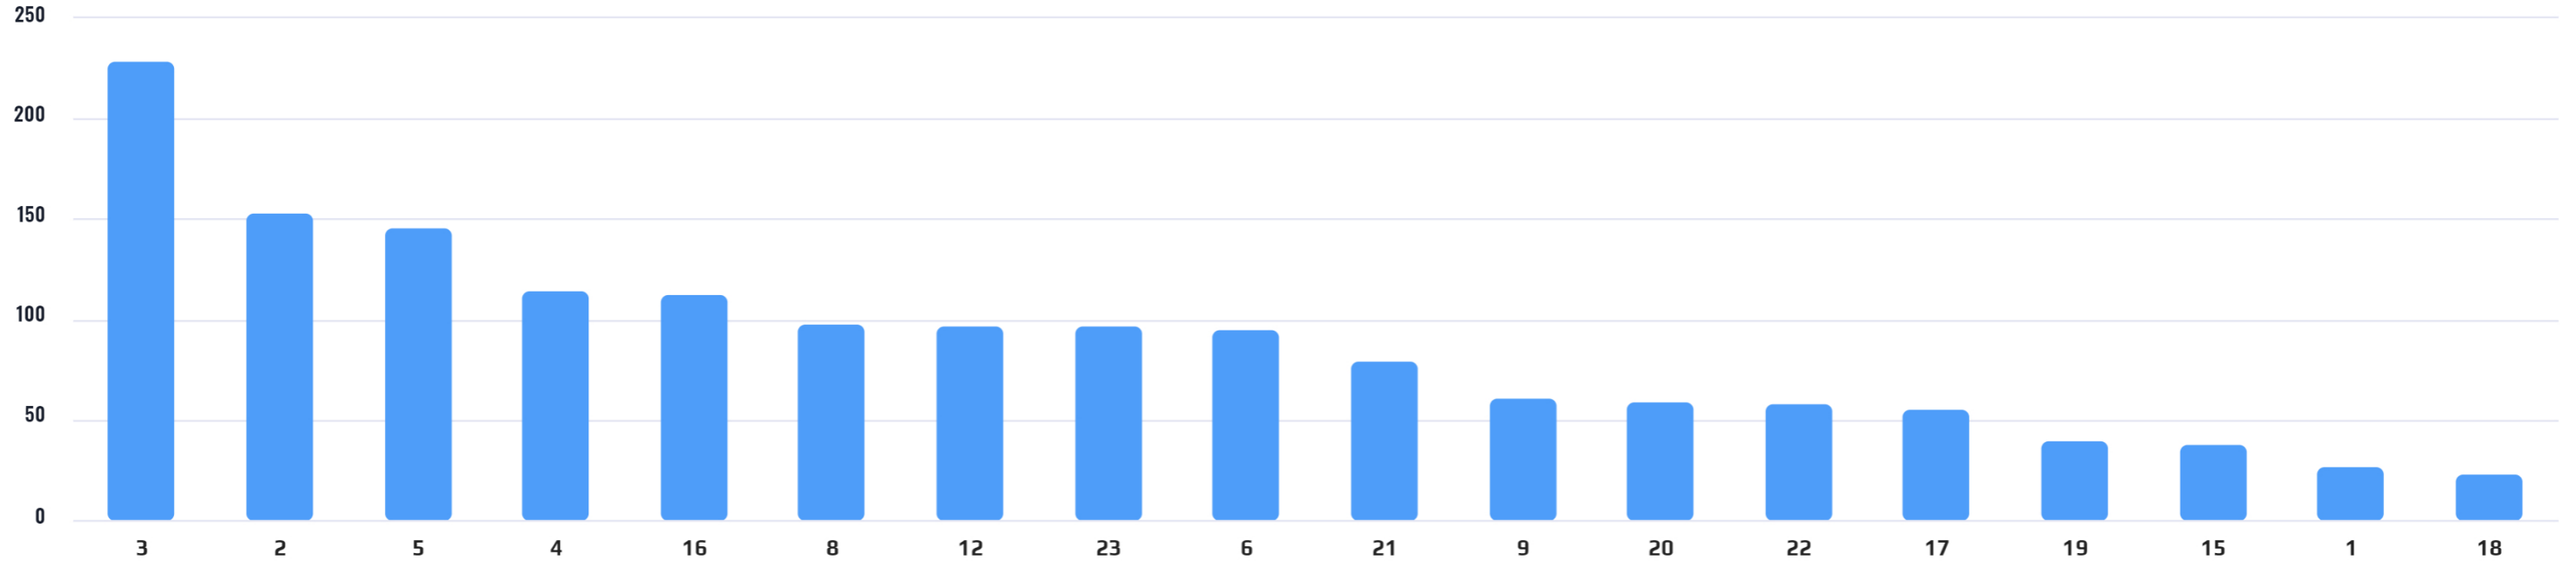

SPRINT DISTANCE - AVG: 0

STEP BALANCE - AVG: 0.01

JUNE 27, 2023

DISTANCE ZONE 3 - ZONE 6 (ABSOLUTE) - AVG: 87.89

FATIGUE INDEX - AVG: 0.94

AVERAGE SPEED - AVG: 0.29

JUNE 27, 2023

	TOTAL DISTANCE	DISTANCE PER MIN	HIGH SPEED RUNNING (RELATIVE)	SPRINTS	ACCELERATIONS	DECELERATIONS	MAX SPEED	DYNAMIC STRESS LOAD	TOTAL METABOLIC POWER
1	1,127	14	0	0	10	1	3.79	22.36	62,785.82
12	1,392	17	0	0	6	1	4.15	29.57	75,252.57
15	1,200	16	0	0	6	1	4.18	47.08	65,446.94
16	1,254	16	0	0	7	5	4.53	41.62	67,843.64
18	1,008	14	0	0	6	1	3.95	25.96	55,508.29
19	1,030	14	0	0	5	2	4.51	50.89	57,158.58
2	1,758	22	0	0	14	10	5.11	52.83	100,179.93
20	1,419	20	0	0	9	5	4.29	30.44	78,544.65
3	2,128	26	1	0	29	26	5.75	350.09	124,302.15
4	1,262	16	1	0	16	6	5.63	51.67	73,935.17
5	1,258	16	0	0	10	6	4.8	27.49	70,353.15
6	1,489	19	0	0	4	1	4.66	39.01	79,491.31
8	1,223	16	0	0	6	4	4.26	42.27	65,194.8
9	945	12	0	0	12	4	5	26.75	52,383.6
21	1,536	22	0	0	13	6	4.67	153.99	84,752.27
17	1,199	16	0	0	5	4	4.61	58.81	65,144.03
22	1,174	16	0	0	7	1	3.68	6.95	64,524.62
<b>AVERAGE</b>	<b>1,330</b>	<b>17</b>	<b>0</b>	<b>0</b>	<b>10</b>	<b>5</b>	<b>4.56</b>	<b>60.4</b>	<b>73,900.51</b>

---

	TOTAL DISTANCE	DISTANCE PER MIN	HIGH SPEED RUNNING (RELATIVE)	SPRINTS	ACCELERATIONS	DECELERATIONS	MAX SPEED	DYNAMIC STRESS LOAD	TOTAL METABOLIC POWER
23	1,531	22	0	0	14	6	4.43	29.32	87,407.61
AVERAGE	1,330	17	0	0	10	5	4.56	60.4	73,900.51