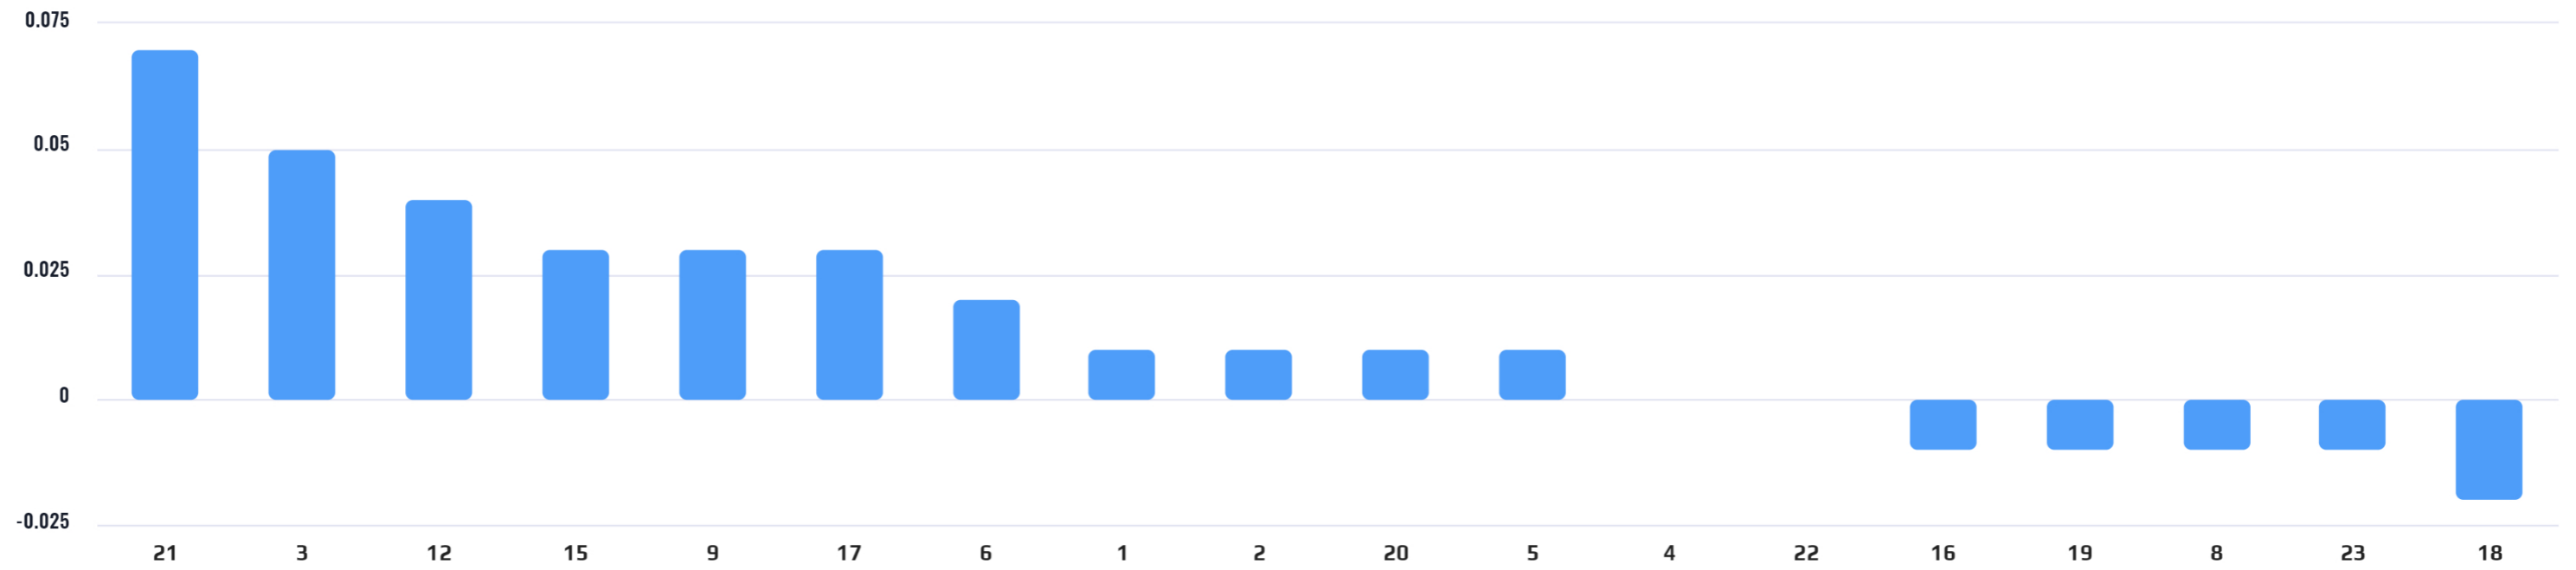

SPRINT DISTANCE - AVG: 0

STEP BALANCE - AVG: 0.01

JUNE 27, 2023

DISTANCE ZONE 3 - ZONE 6 (ABSOLUTE) - AVG: 87.89

FATIGUE INDEX - AVG: 0.94

AVERAGE SPEED - AVG: 0.29

JUNE 27, 2023

	TOTAL DISTANCE	DISTANCE PER MIN	HIGH SPEED RUNNING (RELATIVE)	SPRINTS	ACCELERATIONS	DECELERATIONS	MAX SPEED	DYNAMIC STRESS LOAD	TOTAL METABOLIC POWER
1	1,127	14	0	0	10	1	3.79	22.36	62,785.82
12	1,392	17	0	0	6	1	4.15	29.57	75,252.57
15	1,200	16	0	0	6	1	4.18	47.08	65,446.94
16	1,254	16	0	0	7	5	4.53	41.62	67,843.64
18	1,008	14	0	0	6	1	3.95	25.96	55,508.29
19	1,030	14	0	0	5	2	4.51	50.89	57,158.58
2	1,758	22	0	0	14	10	5.11	52.83	100,179.93
20	1,419	20	0	0	9	5	4.29	30.44	78,544.65
3	2,128	26	1	0	29	26	5.75	350.09	124,302.15
4	1,262	16	1	0	16	6	5.63	51.67	73,935.17
5	1,258	16	0	0	10	6	4.8	27.49	70,353.15
6	1,489	19	0	0	4	1	4.66	39.01	79,491.31
8	1,223	16	0	0	6	4	4.26	42.27	65,194.8
9	945	12	0	0	12	4	5	26.75	52,383.6
21	1,536	22	0	0	13	6	4.67	153.99	84,752.27
17	1,199	16	0	0	5	4	4.61	58.81	65,144.03
22	1,174	16	0	0	7	1	3.68	6.95	64,524.62
<b>AVERAGE</b>	<b>1,330</b>	<b>17</b>	<b>0</b>	<b>0</b>	<b>10</b>	<b>5</b>	<b>4.56</b>	<b>60.4</b>	<b>73,900.51</b>

---

	TOTAL DISTANCE	DISTANCE PER MIN	HIGH SPEED RUNNING (RELATIVE)	SPRINTS	ACCELERATIONS	DECELERATIONS	MAX SPEED	DYNAMIC STRESS LOAD	TOTAL METABOLIC POWER
23	1,531	22	0	0	14	6	4.43	29.32	87,407.61
AVERAGE	1,330	17	0	0	10	5	4.56	60.4	73,900.51