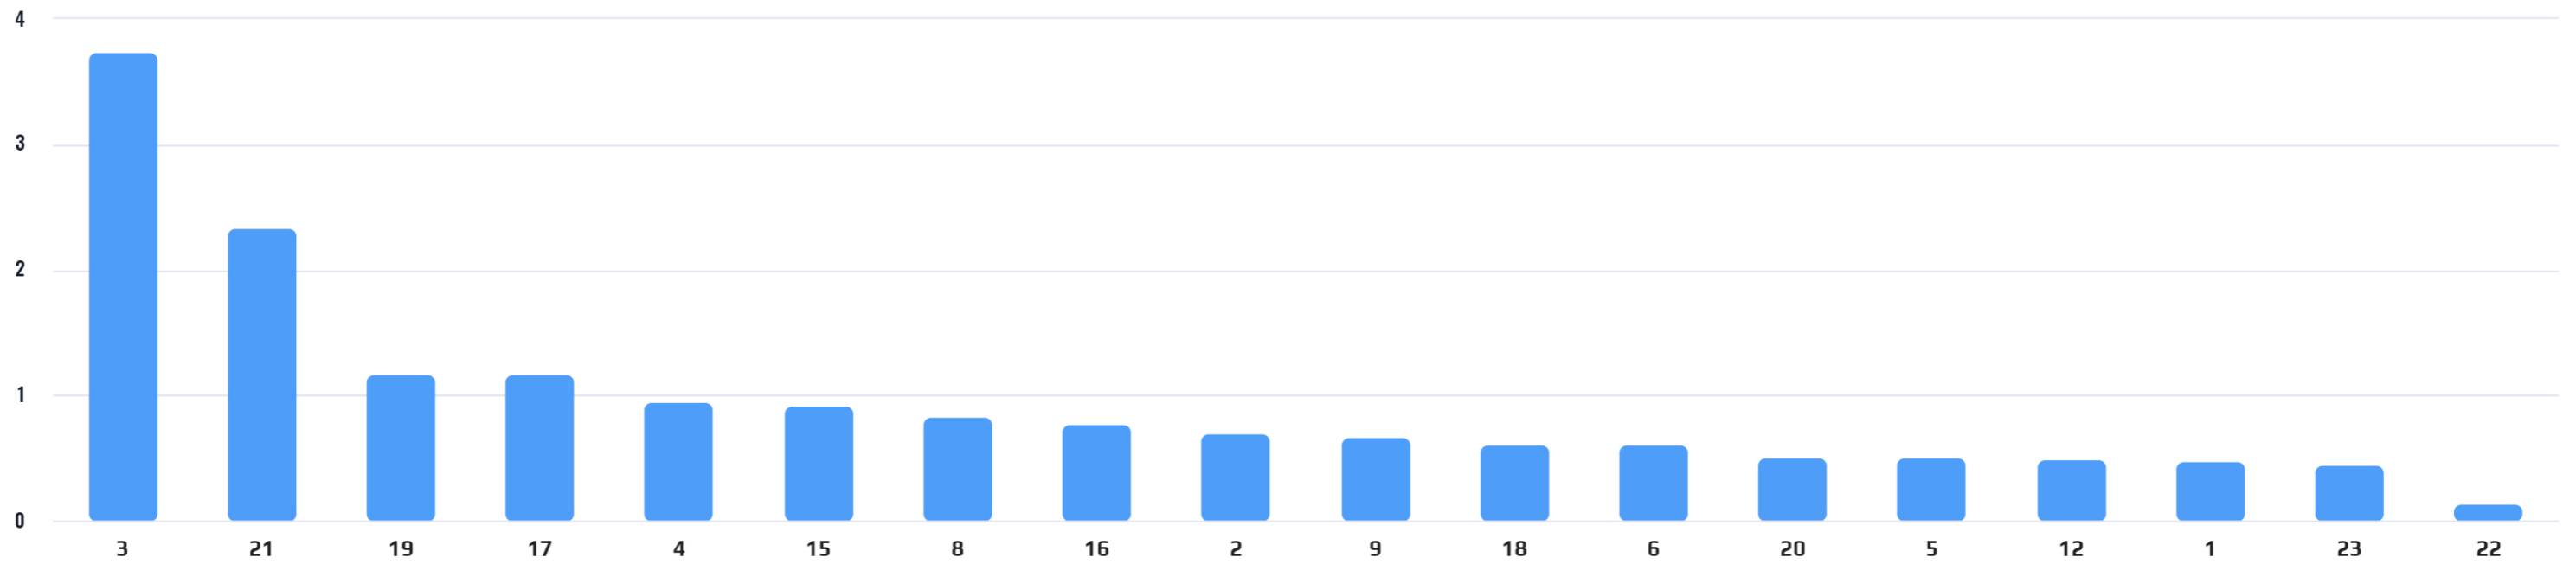

SPRINT DISTANCE - AVG: 0

STEP BALANCE - AVG: 0.01

JUNE 27, 2023

DISTANCE ZONE 3 - ZONE 6 (ABSOLUTE) - AVG: 87.89

FATIGUE INDEX - AVG: 0.94

AVERAGE SPEED - AVG: 0.29

JUNE 27, 2023

	TOTAL DISTANCE	DISTANCE PER MIN	HIGH SPEED RUNNING (RELATIVE)	SPRINTS	ACCELERATIONS	DECELERATIONS	MAX SPEED	DYNAMIC STRESS LOAD	TOTAL METABOLIC POWER
1	1,127	14	0	0	10	1	3.79	22.36	62,785.82
12	1,392	17	0	0	6	1	4.15	29.57	75,252.57
15	1,200	16	0	0	6	1	4.18	47.08	65,446.94
16	1,254	16	0	0	7	5	4.53	41.62	67,843.64
18	1,008	14	0	0	6	1	3.95	25.96	55,508.29
19	1,030	14	0	0	5	2	4.51	50.89	57,158.58
2	1,758	22	0	0	14	10	5.11	52.83	100,179.93
20	1,419	20	0	0	9	5	4.29	30.44	78,544.65
3	2,128	26	1	0	29	26	5.75	350.09	124,302.15
4	1,262	16	1	0	16	6	5.63	51.67	73,935.17
5	1,258	16	0	0	10	6	4.8	27.49	70,353.15
6	1,489	19	0	0	4	1	4.66	39.01	79,491.31
8	1,223	16	0	0	6	4	4.26	42.27	65,194.8
9	945	12	0	0	12	4	5	26.75	52,383.6
21	1,536	22	0	0	13	6	4.67	153.99	84,752.27
17	1,199	16	0	0	5	4	4.61	58.81	65,144.03
22	1,174	16	0	0	7	1	3.68	6.95	64,524.62
<b>AVERAGE</b>	<b>1,330</b>	<b>17</b>	<b>0</b>	<b>0</b>	<b>10</b>	<b>5</b>	<b>4.56</b>	<b>60.4</b>	<b>73,900.51</b>

---

	TOTAL DISTANCE	DISTANCE PER MIN	HIGH SPEED RUNNING (RELATIVE)	SPRINTS	ACCELERATIONS	DECELERATIONS	MAX SPEED	DYNAMIC STRESS LOAD	TOTAL METABOLIC POWER
23	1,531	22	0	0	14	6	4.43	29.32	87,407.61
AVERAGE	1,330	17	0	0	10	5	4.56	60.4	73,900.51